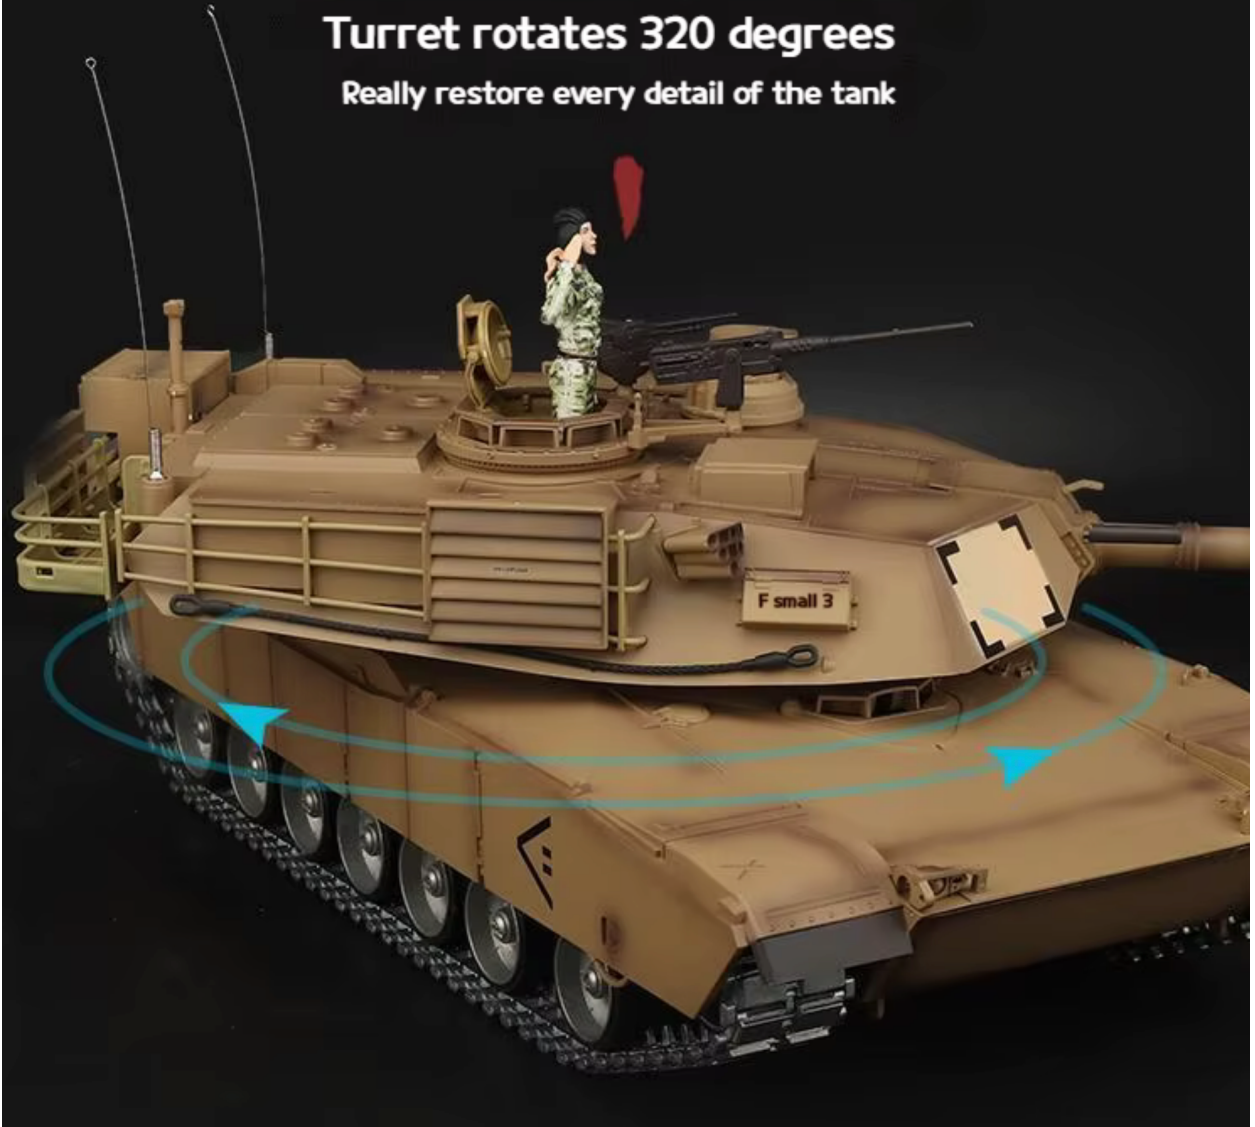

**Turret rotates 320 degrees**

**Really restore every detail of the tank**