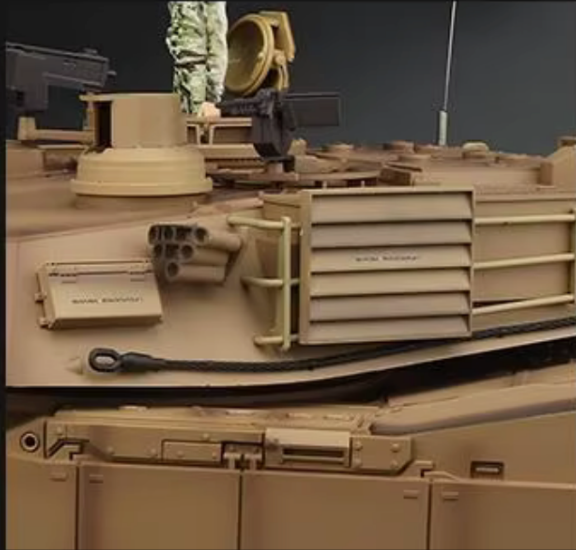

Details display

U.S. M1A2 main battle tank