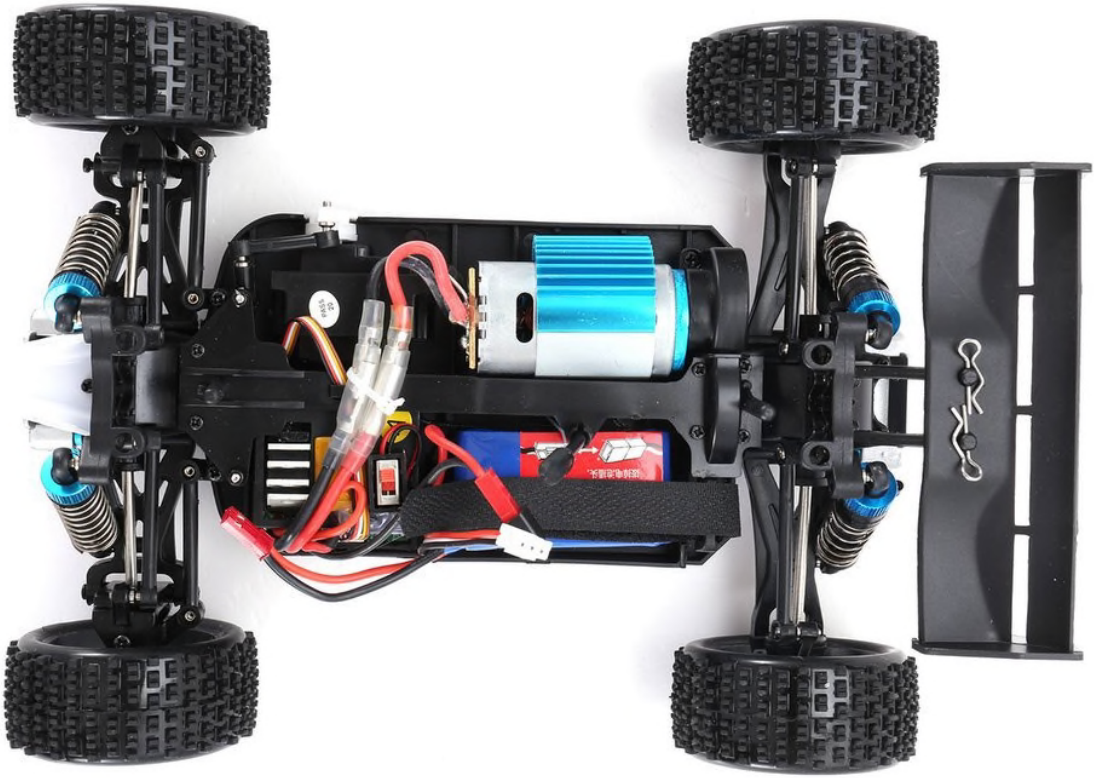

Description:

- 1.This A959 2.4G RC car features a full proportion 1/18 scale racing car design.
- 2.Vivid design gives your kids a sense of controlling or driving a real car with this model car.

Specifications:

1/18 scale desert car

2.4GHz Remote Control

Vivid design gives your kids a sense of controlling or driving a real car with this model car

1/18 SCALE RC

HIGH PERFORMANCE TIRE
AND SHOCK ABSORBERS

ANTI-SLIP AND WEAR-RESISTANT RUBBER
TIRE GENERATES CONSIDERABLE
GRIP ON THE GROUND

THE AMPHIBIOUS CAR

RTR Off-road Buggy

Flat out all the rugged

high performance tire and shock absorbers

WLTOYS A959

2.4G 1/18 4WD RTR OFF-ROAD BUGGY

WLtoys

14+
AGES

4WD
DRIVE

1-18
SCALE

R.T.T
Ready To Run

45KM/H

175mm

245mm

94mm