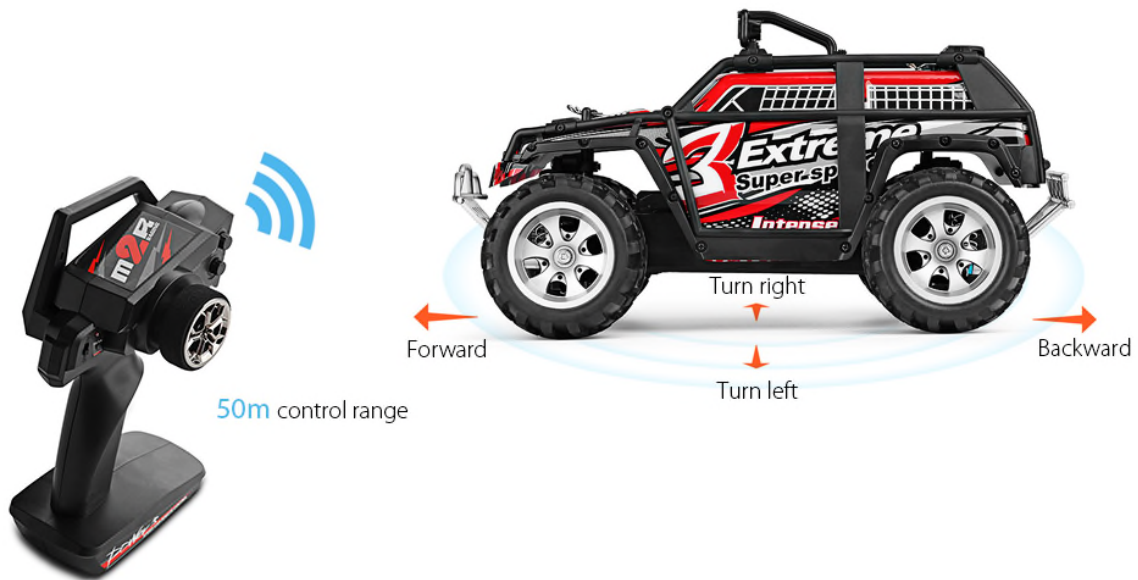

Description:

WLtoys 18409 is a nice RC monster truck intended for off-road racing. Equipped with 380 brushed motor, the RC vehicle can reach the speed of 25km/h in no time. The thick plastic chassis, protective frame, all-terrain tire, as well as the shock absorbers ensure the performance of the electronic components inside. Thanks to the 2.4GHz radio control system, you are allowed to steer the truck even though there are multiple players nearby.

Main Features:

- Up to **25km/h** fast speed generated by the powerful 380 brushed motor
- Suitable for **off-road racing** – all-terrain tire, solid plastic chassis and protective frame
- **Effective shock absorbers** reduce the vibration and damage caused by uneven roads
- **2.4GHz pistol-grip transmitter** guarantees anti-interference control within 50m
- Built-in **6.4V 500mAh LiCo battery** provides about 8 minutes' driving

WLtoys 18409

1:18 4WD RC Monster Truck - RTR

25km/h fast speed

380 brushed motor

Off-road Racing

Impact-resistant frame

Durable all-terrain tire

Strong plastic chassis

2.4GHz Radio Control

Interference-free

WLtoys 18409

1:18 4WD RC Monster Truck - RTR

25km/h fast speed

380 brushed motor

Off-road Racing

Impact-resistant frame